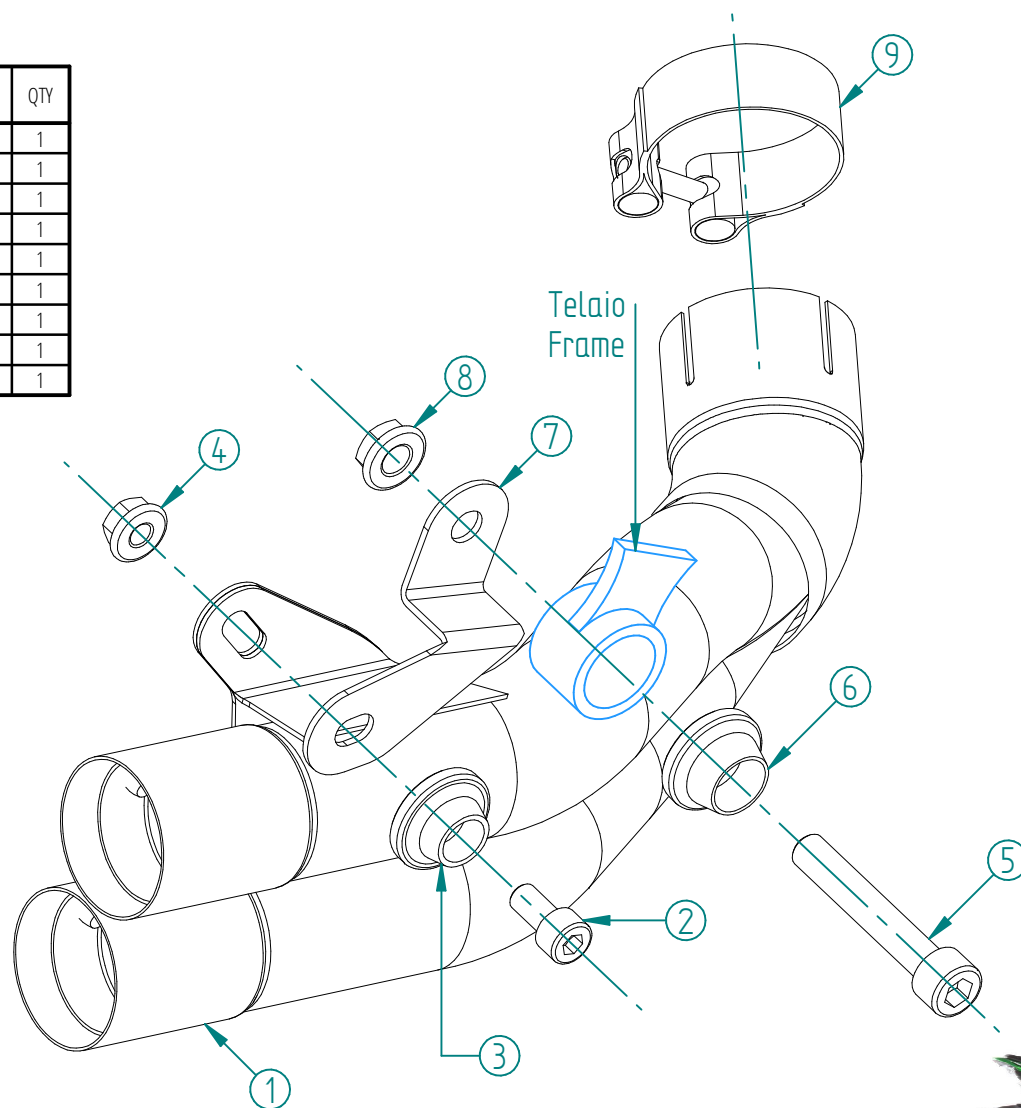

#	DESCRIPTION	PART NUMBER	QTY
1	Silenziatore / Muffler - db killer 50.DK.059.0	DOUBLE GUN	1
2	Vite M8x16 / Screw M8x16	50.73.575.1	1
3	Rondella in alluminio nera / Black aluminium washer	50.73.221.1	1
4	Dado M8 flangiato / Flanged nut M8	50.73.393.1	1
5	Vite M10x60 / Screw M10x60	50.73.135.1	1
6	Rondella in alluminio nera / Black aluminium washer	50.73.330.1	1
7	Staffa / Bracket	50.55.991.0	1
8	Dado M10 flangiato / Flanged nut M10	50.73.332.1	1
9	Fascetta Ø 52/55 mm / Pipe clamp Ø 52/55 mm	50.FA.008.1	1

PARTI OPZIONALI
OPTIONAL PARTS

IMPIANTO ELIMINA KAT / NO KAT PIPE
00.73.K.045.C1
for Z900 2017-2019
00.73.K.045.C2
for Z900 A2 (35kw / 70kw) 2017-->

COVER IN ACCIAIO / STEEL COVER
50.CR.037.0

APPLICAZIONI / APPLICATIONS		
CODICE / CODE	SILENZIATORE / MUFFLER	TUBO / PIPE
K.045.LDGB	STEEL BLACK	///